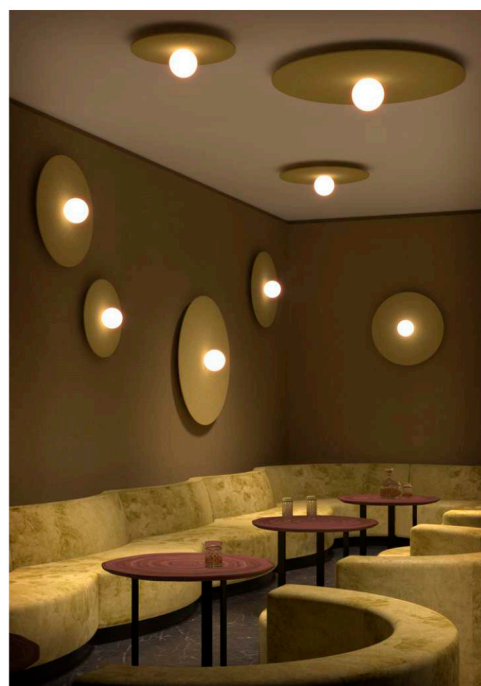

ACUSTIC PL-235/60

Collection ACUSTIC

Designer Equipo Pujol

Application Ceiling light

Frame Polyethylene

Diffuser Glass

Bulb Led

lamp holder E27