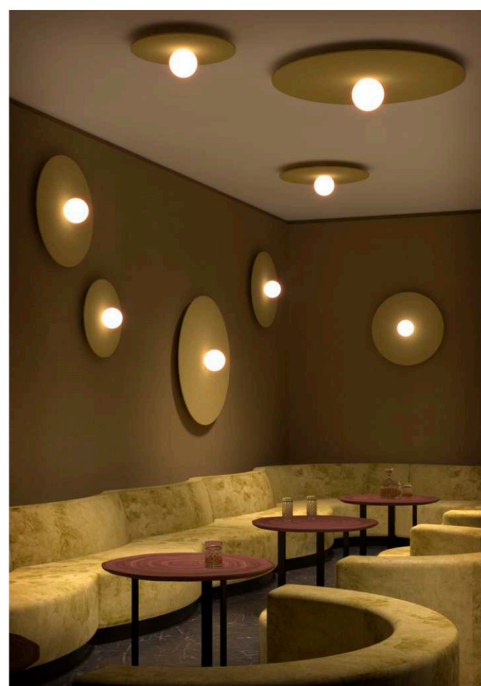

# ACUSTIC PL-235/120

Collection ACUSTIC

Designer Equipo Pujol

Application Ceiling light

Frame Polyethylene

Diffuser Glass

Bulb Led

lamp holder E27