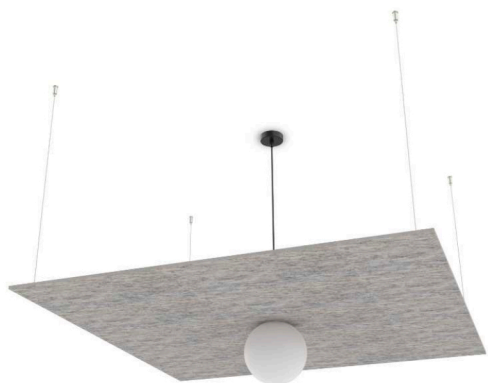

# ACUSTIC C-234/120

Collection ACUSTIC

Designer Equipo Pujol

Application Pendant light

Frame Polyethylene

Diffuser Glass

Bulb Led

Lamp holder E27

Switch No

IP 20

Class I

RF 850°

F Installation on flammable surfaces