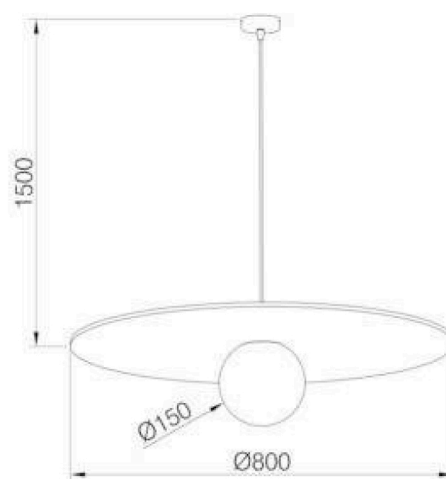

ACUSTIC C-233/80

Finishes

Dimensions

Collection	ACUSTIC
Designer	Equipo Pujol
Application	Pendant light
Frame	Polyethylene
Diffuser	Glass
Bulb	Led
Lamp holder	E27
Switch	No
IP	20
Class	I
RF	850º
F	Installation on flammable surfaces